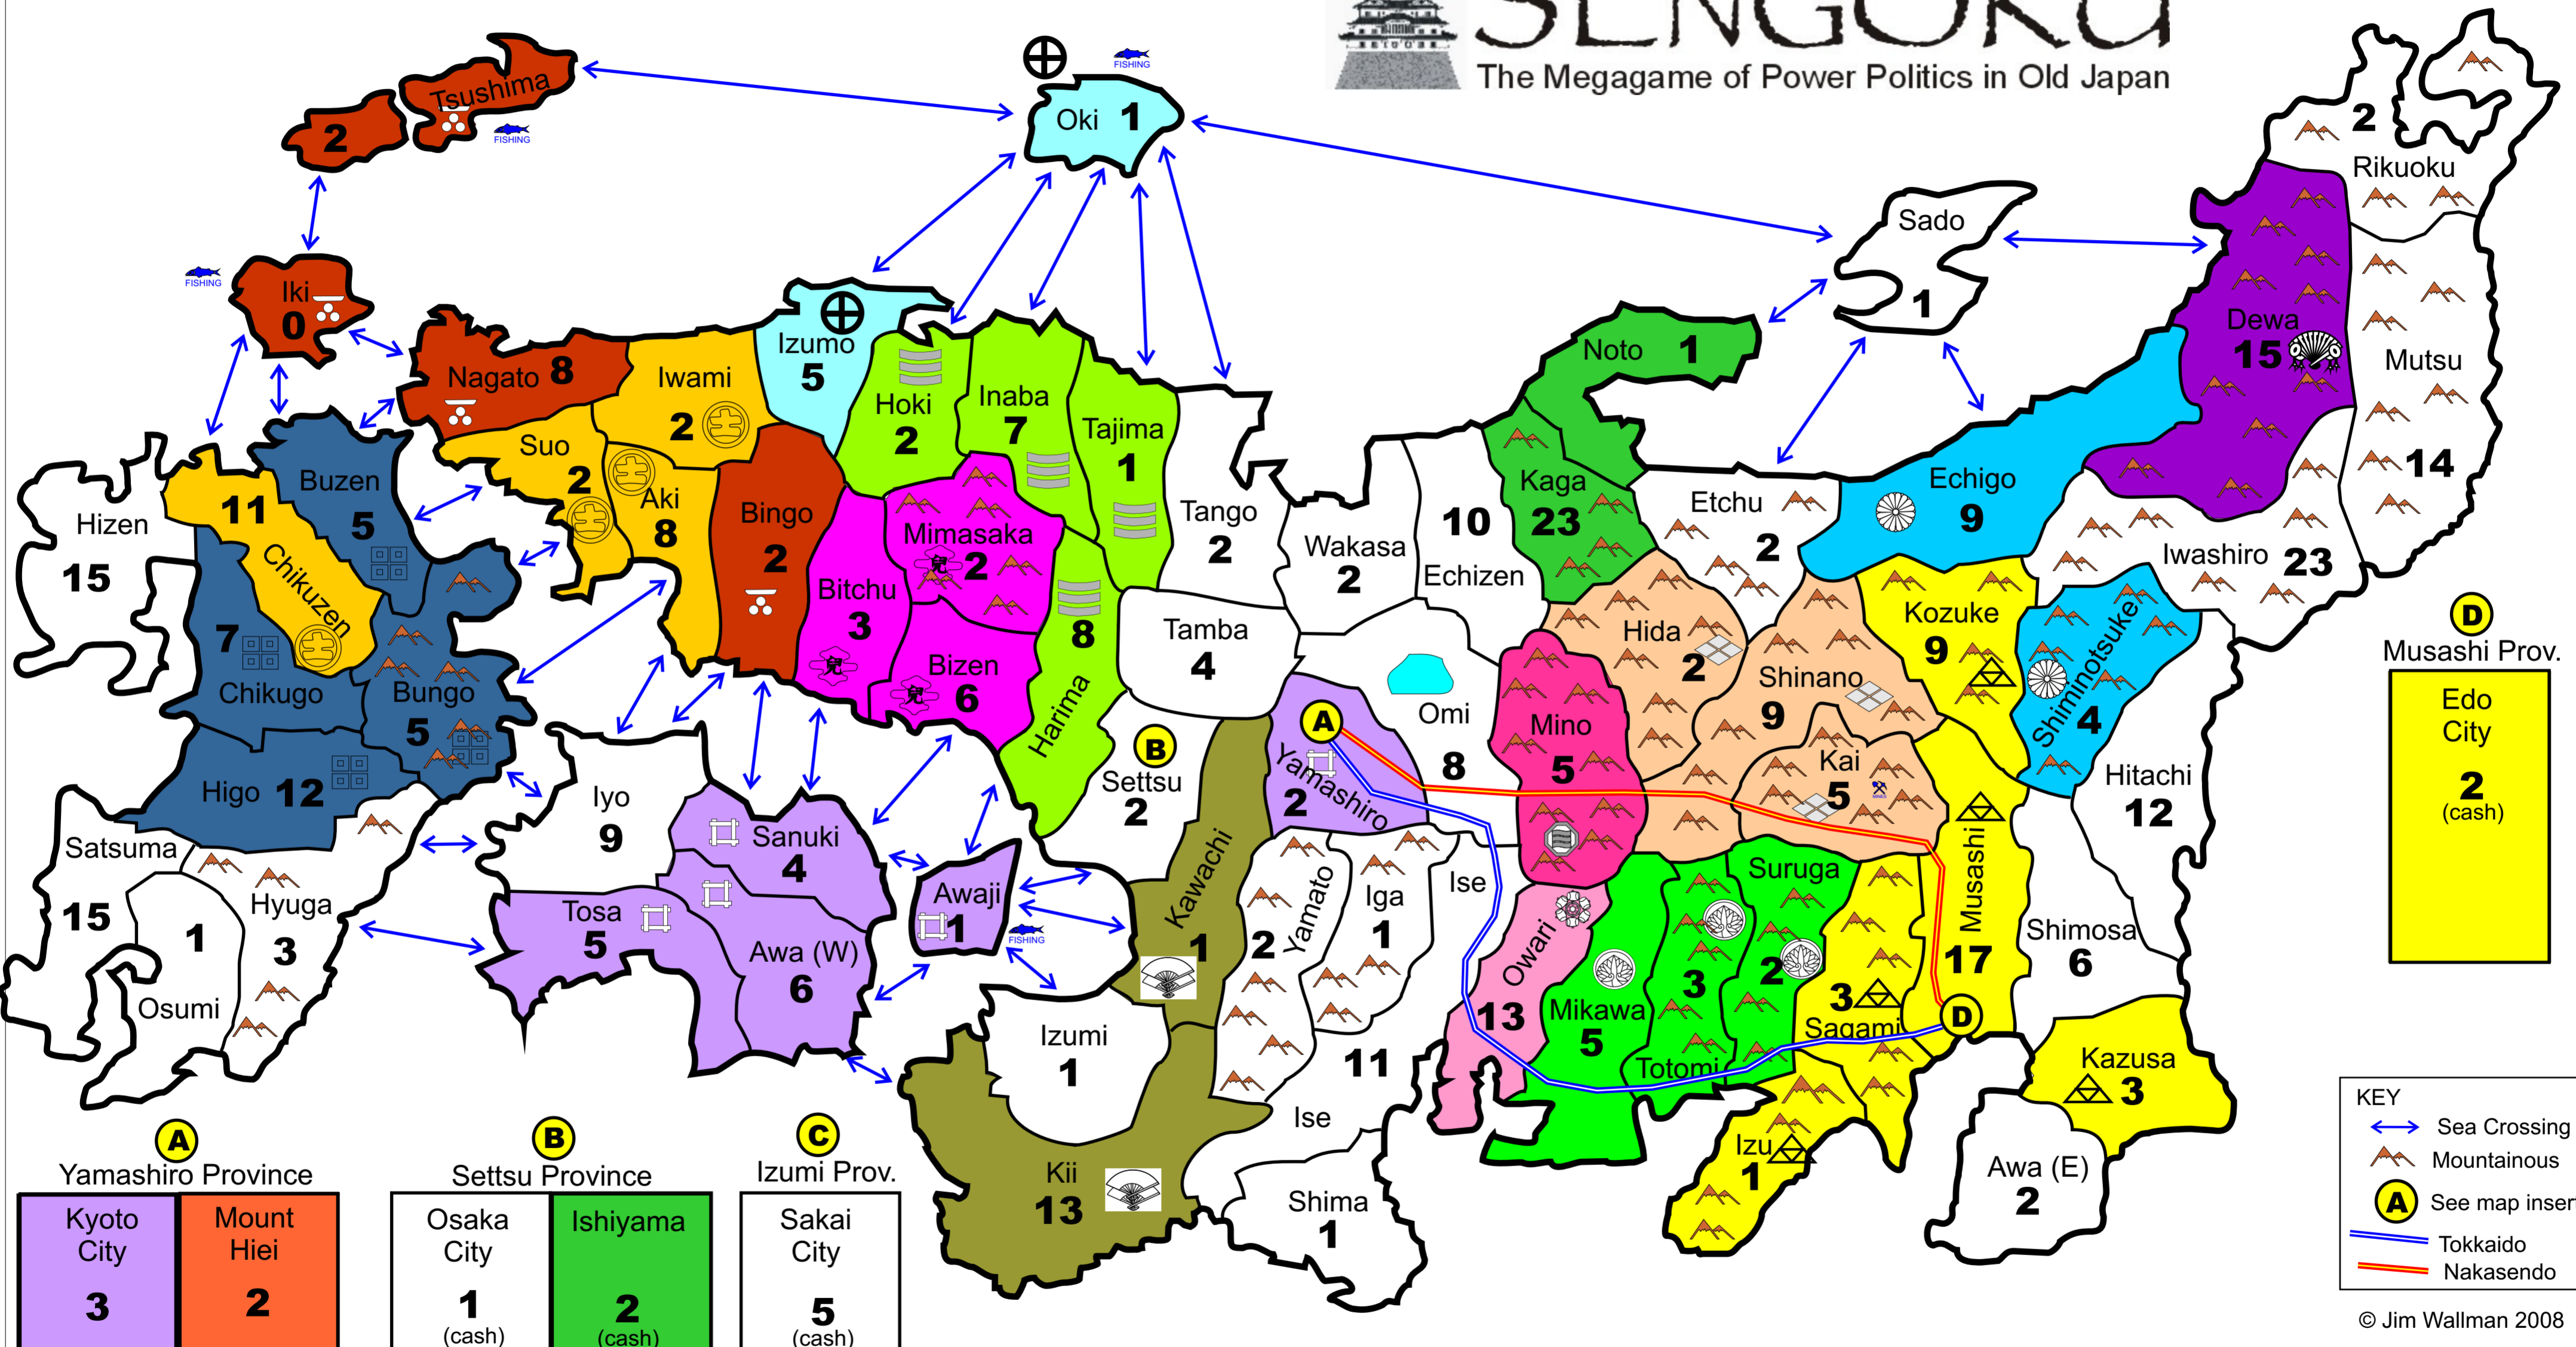

SENGOKU

The Megagame of Power Politics in Old Japan

A Yamashiro Province

Kyoto City	3
Mount Hiei	2

B Settsu Province

Osaka City	1 (cash)
Ishiyama	2 (cash)

C Izumi Prov.

Sakai City	5 (cash)
------------	----------

D Musashi Prov.

Edo City	2 (cash)
----------	----------

KEY

- ↔ Sea Crossing
- ⌄ Mountainous
- A** See map insert
- Tokkaido
- Nakasendo

© Jim Wallman 2008

Showing areas controlled by the most powerful Clans